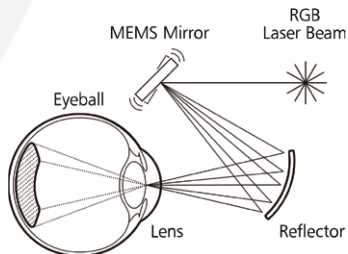

“Re-defining the Vision”

RetiSSa

Retinal Projection Eyewear

 QD LASER

In collaboration with:  東京大学
THE UNIVERSITY OF TOKYO

VISIRIUM Technology

"Scan to draw onto the retina."

Finely controlled low-intensity laser beams give a crystal-clear image in the eyes.

Free-focus Image

"No matter where you see."

The projected image is independent of visual acuity and/or point of focus

	Spec
Power consumption	6W(AC Adaptor)
Battery life	about 100min
Size	Eyewear :161x44x195mm Box :80x31x160mm
Weight	Eyewear :about 60g Box :about 460g
Input	HDMI(mini)
Field Of View	about 26deg
Resolution	1024 x 600(WSVGA)
Frame rate	60Hz