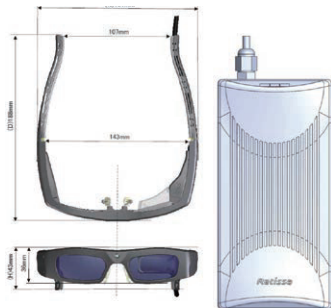

“Re-defining the Vision”

RetiSSa

Retinal Projection Eyewear

 QD LASER

In collaboration with:  東京大学
THE UNIVERSITY OF TOKYO

VISIRIUM Technology

"Scan to draw onto the retina."

Finely controlled low-intensity laser beams give a crystal-clear image in the eyes.

Free-focus Image

"No matter where you see."

The projected image is independent of visual acuity and/or point of focus

	Spec
Power consumption	6W(AC Adaptor)
Battery life	about 100min
Size	Eyewear :161x44x195mm Box :80x31x160mm
Weight	Eyewear :about 60g Box :about 460g
Input	HDMI(mini)
Field Of View	about 26deg
Resolution	1024 x 600(WSVGA)
Frame rate	60Hz