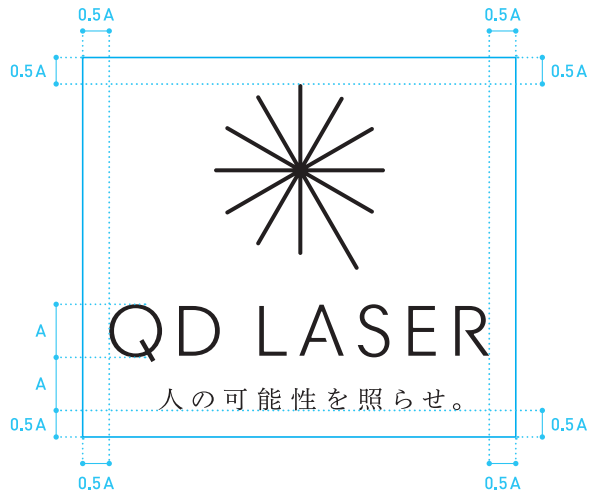

Isolation Space

アイソレーションスペース