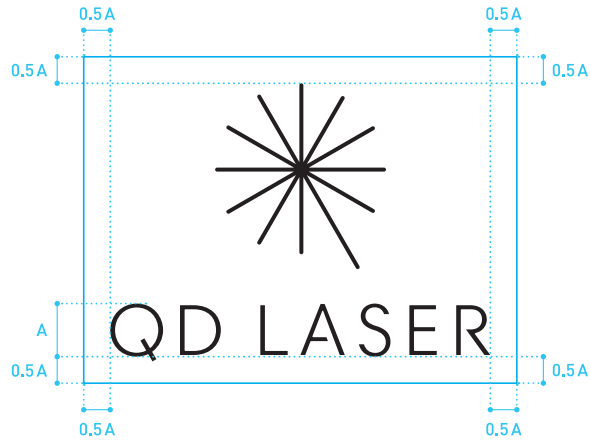

Isolation Space

アイソレーションスペース